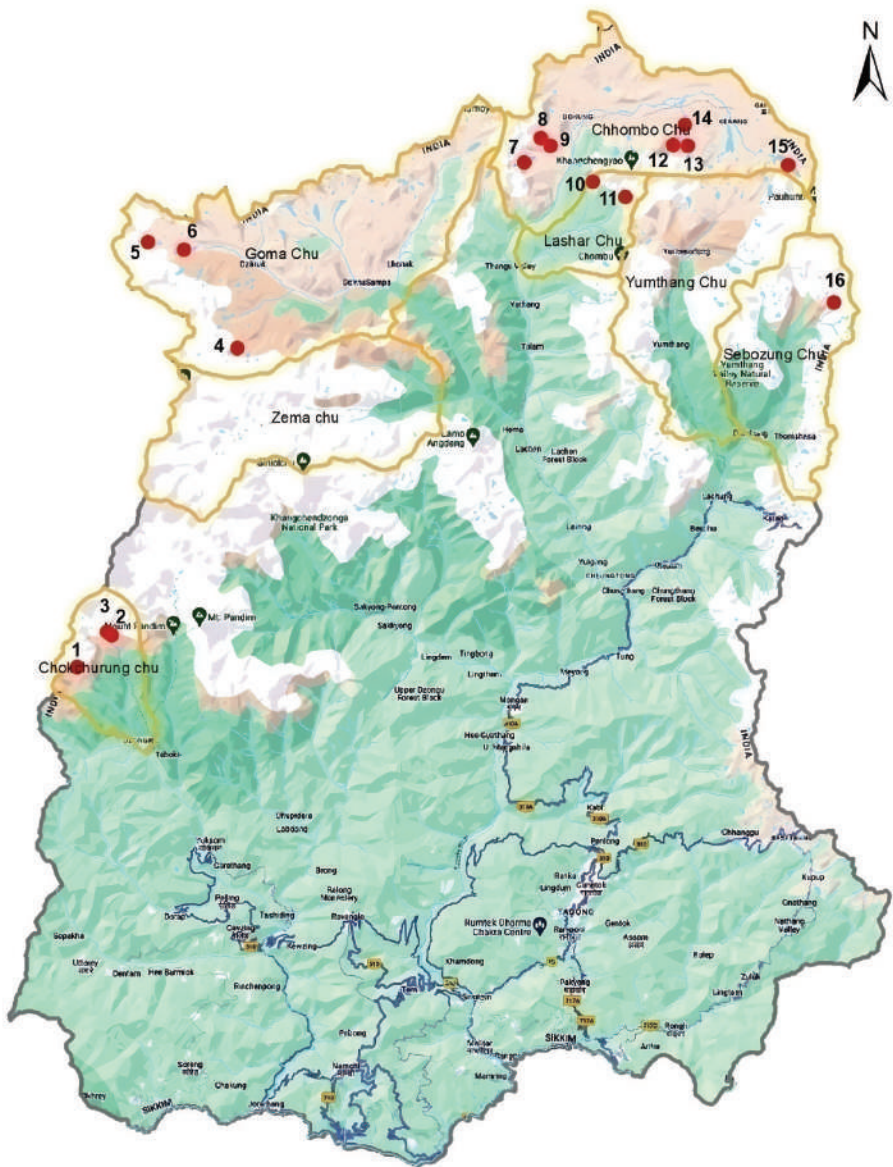

HIGH RISK GLACIAL LAKES IN SIKKIM (NDMA Category 'A' Lakes)

Legend

- High risk lakes
- Watershed
- Lakes and river

Lake No.	Name of Lake
1.	Tikip Lake
2.	Bhalay Pokhari
3.	Doodh Pokhari
4.	Changsang Lake
5.	North Lhonak Lake
6.	South Lhonak Lake
7.	Lachen Khangse Lake
8.	Lachung Khangse Lake
9.	La Chho
10.	Shako Chho
11.	Yulhe Khangse Lake
12.	Gurudongmar Lake B
13.	Gurudongmar Lake C
14.	Gurudongmar Lake A
15.	Khangchung Chho
16.	Tenchungkha Lake

Visit Us